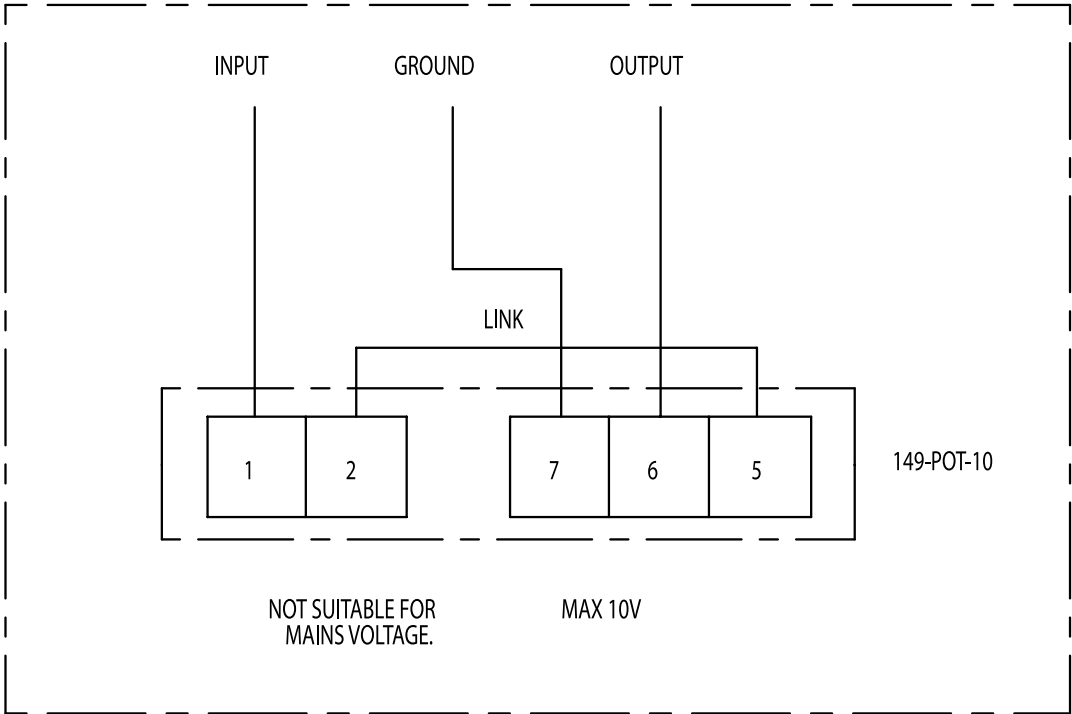

EC ELECTRONIC CONTROLLER

Wiring Diagram