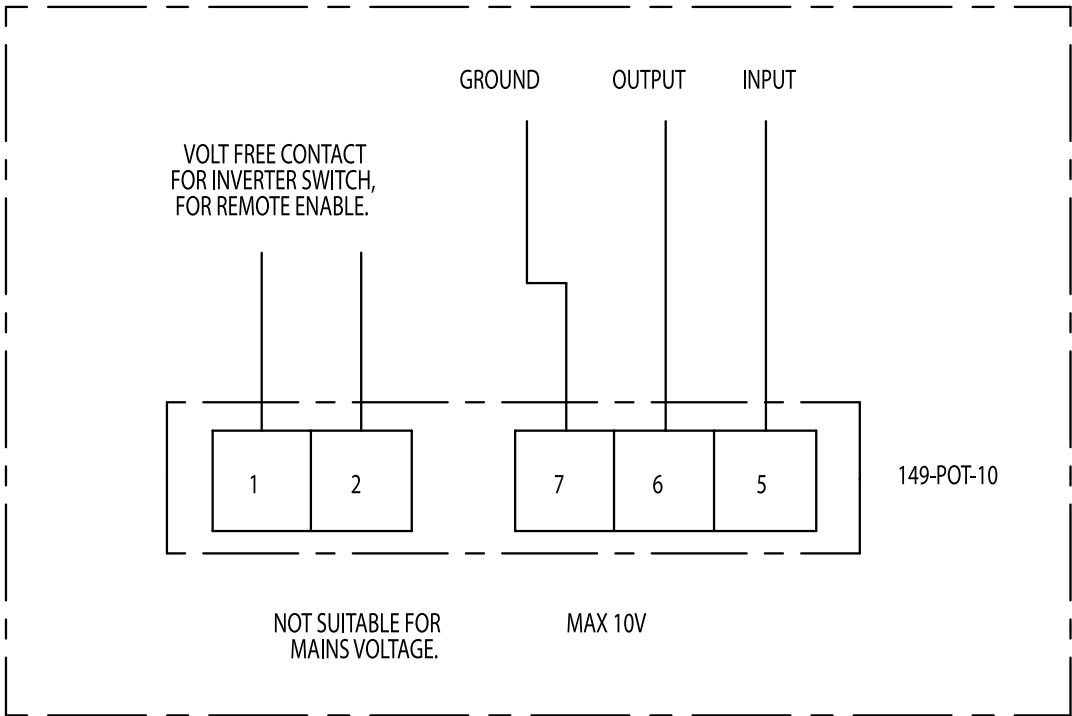

EC ELECTRONIC CONTROLLER

Wiring Diagram